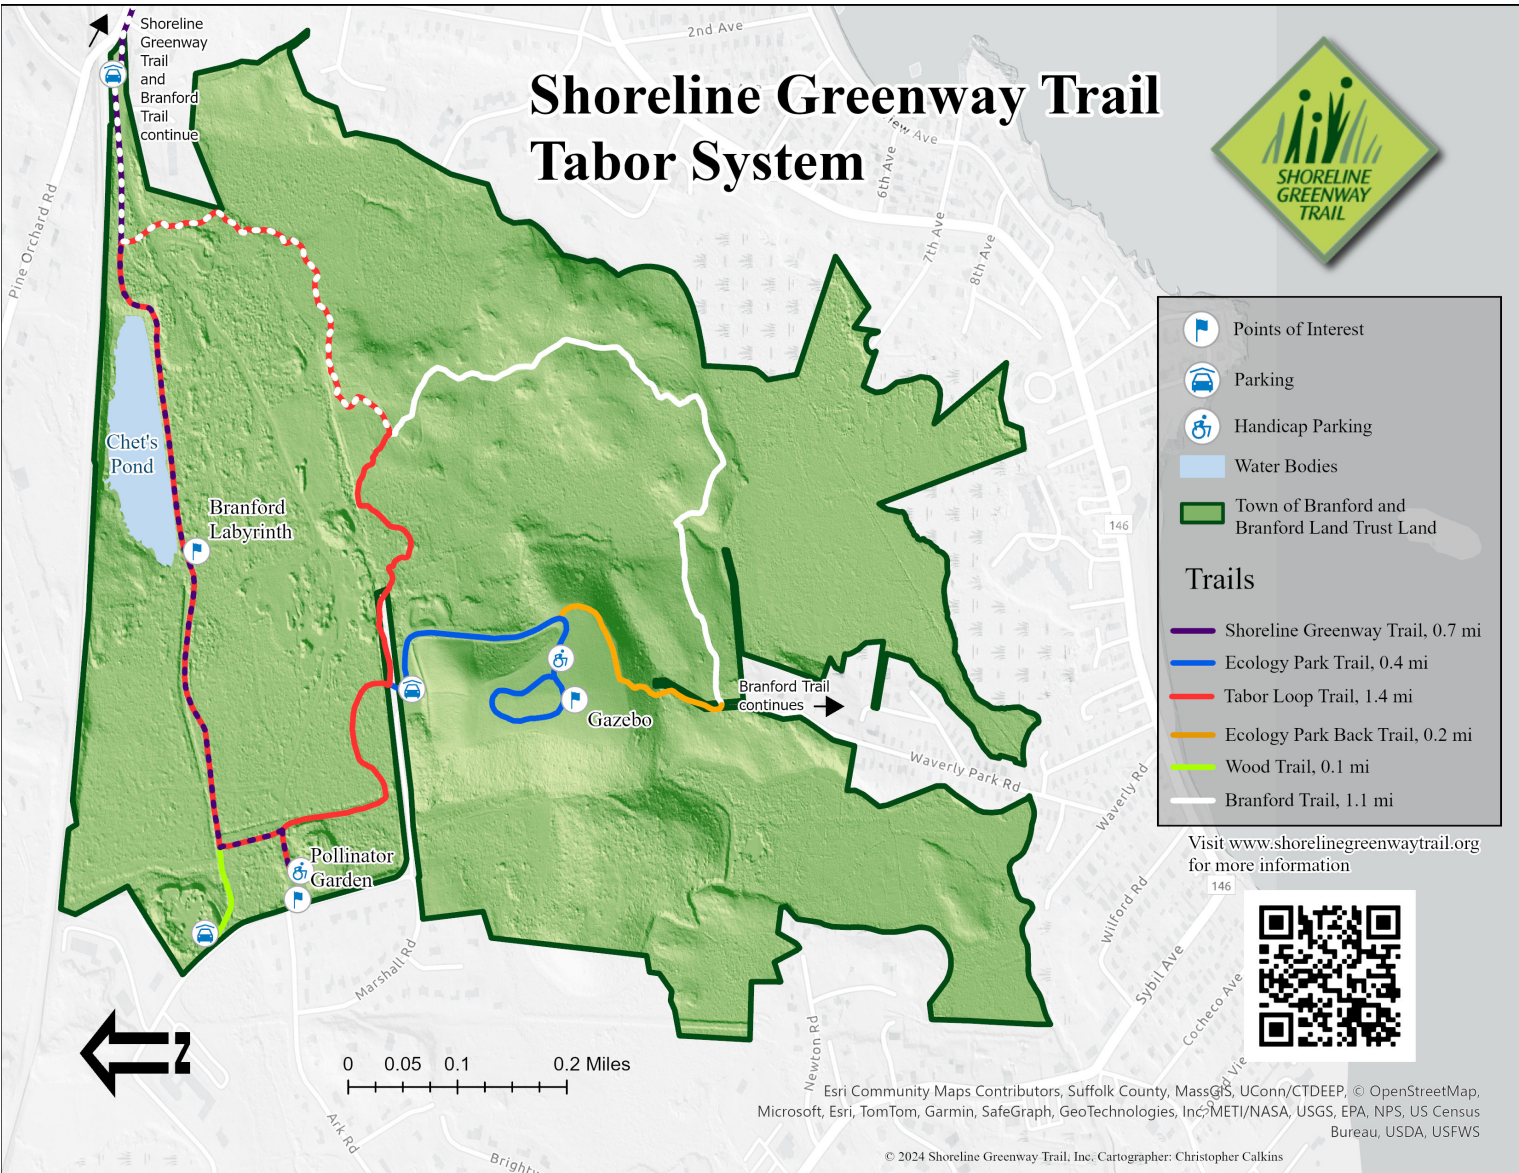

SHORELINE GREENWAY TRAIL

BRANFORD SECTION

Shoreline Greenway Trail Tabor System

- Points of Interest
- Parking
- Handicap Parking
- Water Bodies
- Town of Branford and Branford Land Trust Land

Trails

- Shoreline Greenway Trail, 0.7 mi
- Ecology Park Trail, 0.4 mi
- Tabor Loop Trail, 1.4 mi
- Ecology Park Back Trail, 0.2 mi
- Wood Trail, 0.1 mi
- Branford Trail, 1.1 mi

Visit www.shorelinegreenwaytrail.org for more information

Esri Community Maps Contributors, Suffolk County, MassGIS, UConn/CTDEEP, © OpenStreetMap, Microsoft, Esri, TomTom, Garmin, SafeGraph, GeoTechnologies, Inc., METI/NASA, USGS, EPA, NPS, US Census Bureau, USDA, USFWS

© 2024 Shoreline Greenway Trail, Inc. Cartographer: Christopher Calkins